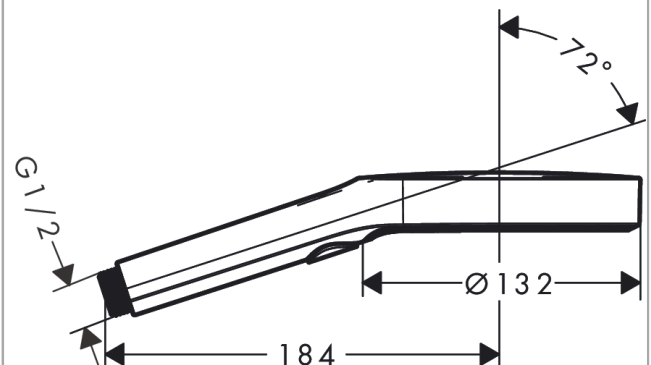

Rainfinity

Hand shower 130 3jet EcoSmart

Surfaces: **Matt Black** Article Number: **26865670**

Description

product features

- shower head size: 130 mm
- spray type: PowderRain, Intense PowderRain, MonoRain
- convenient diversion via Select button
- spray disc surface: graphite
- maximum flow rate at 3 bar: 8,5 l/min
- minimum flow pressure: 1,5 bar
- with internal water conduction
- rinseable screen seal
- connection thread G 1/2
- connection dimension: DN15
- suitable for continuous flow water heaters

Technology

Design awards

Product image

Scale drawing

Flowchart

The consumption was measured in combination with the appropriate fittings (thermostat/mixer/ in-wall valve) to reflect actual application in practice.