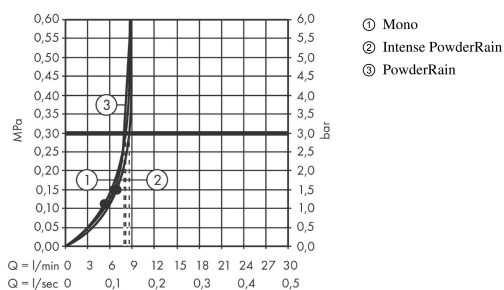

Rainfinity

Hand shower 130 3jet EcoSmart

Surfaces: **Matt Black** Article Number: **26865670**

Description

product features

- shower head size: 130 mm
- spray type: PowderRain, Intense PowderRain, MonoRain
- convenient diversion via Select button
- spray disc surface: graphite
- maximum flow rate at 3 bar: 8,5 l/min
- minimum flow pressure: 1,5 bar
- with internal water conduction
- rinseable screen seal
- connection thread G 1/2
- connection dimension: DN15
- suitable for continuous flow water heaters

Technology

Design awards

Product image

Scale drawing

Flowchart

The consumption was measured in combination with the appropriate fittings (thermostat/mixer/ in-wall valve) to reflect actual application in practice.